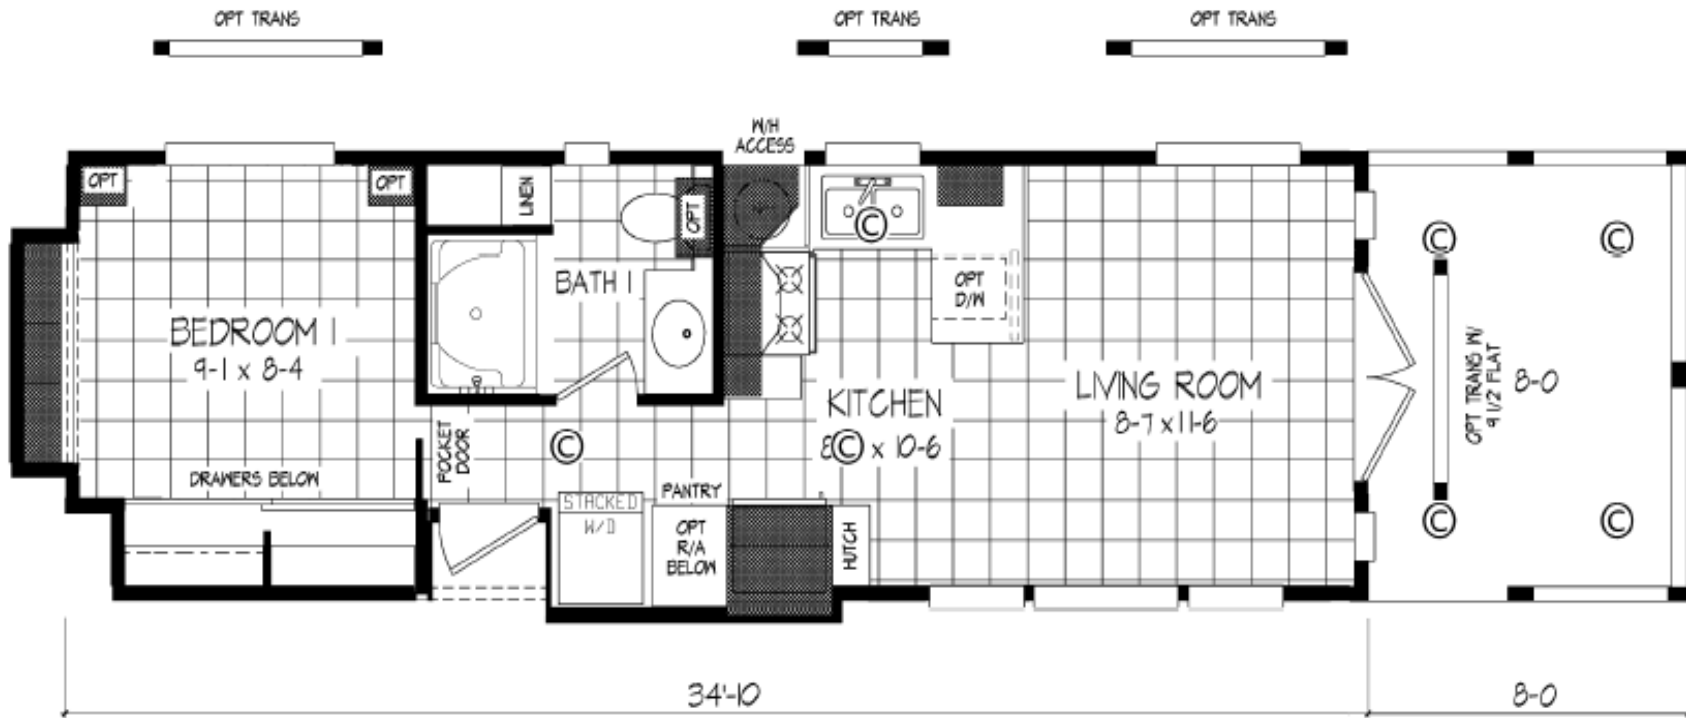

Woodfield

Affordable summer living made simple

Cottage at Woodfield

3851 S Vacation Village Dr, Show Low, AZ 85901
928-242-9326 • chris@woodfieldrv.com
woodfieldrv.com