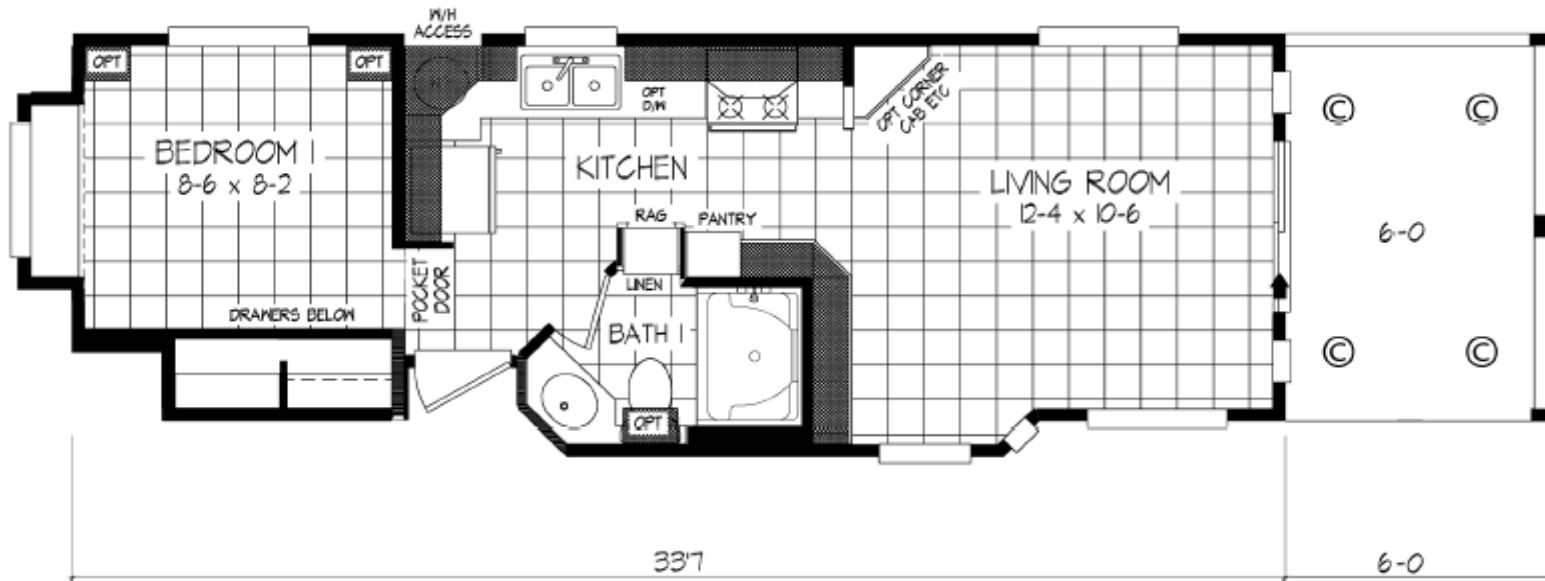

Woodfield RV

Woodfield Mountain Retreat
1 bedroom, 1 bathroom
399 SqFt.

Woodfield RV
Chris Hudson
chris@woodfieldrv.com
928-242-9326
3851 S Vacation Village Dr
Show Low, AZ 85901
www.woodfieldrv.com