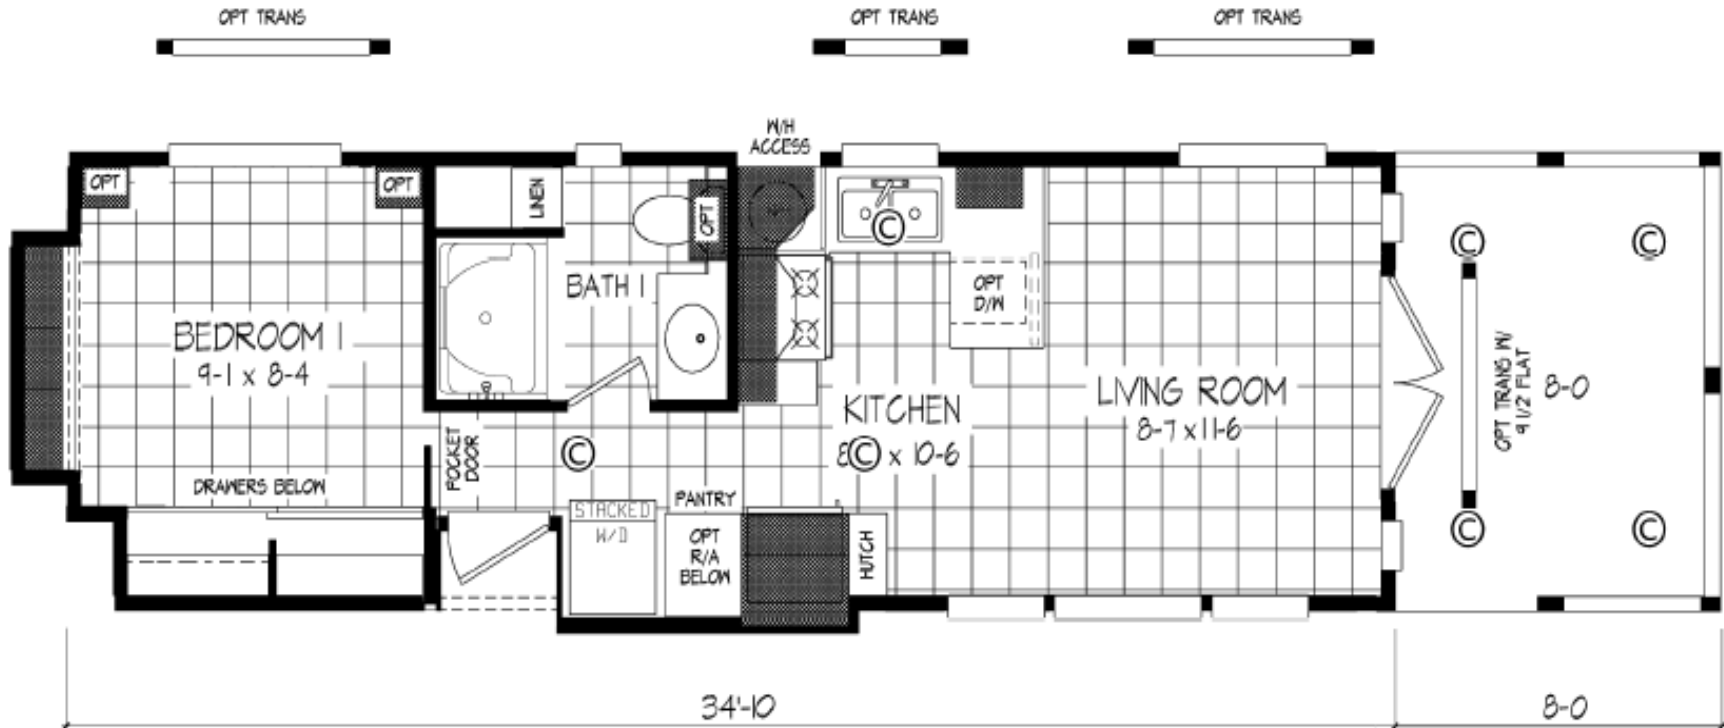

Woodfield RV

Woodfield Forest Cottage

Chris Hudson
chris@woodfieldrv.com
928-242-9326
3851 S Vacation Village Dr
Show Low, AZ 85901
www.woodfieldrv.com